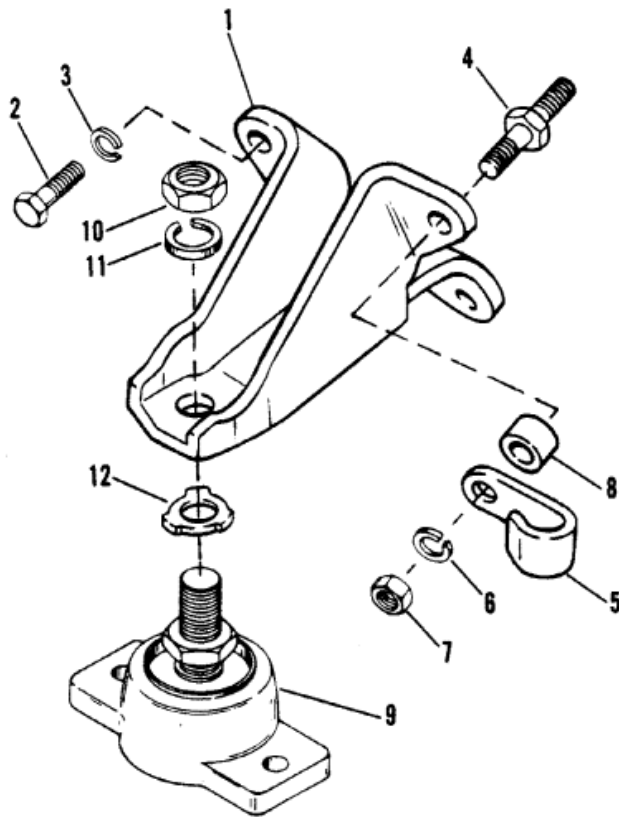

**STAMPED
 BRACKET**

Parts List						
Ref	Class	Part	Description	Qty	Comment	Footnote
1		44364A	1 BRACKET, MOUNTING - ENGINE	2		
2	10	37612	SCREW, MOUNTING BRACKET T	5		
3	13	35048	LOCKWASHER, MOUNTING BRA	5		
3	12	46132	WASHER, MOUNTING BRACKET	1		
4	16	64066	STUD, MOUNTING BRACKET TO	1	STARBOARD	
5	54	78945	CLIP, WIRING HARNESS	1	STARBOARD	
6	13	35048	LOCKWASHER, MOUNTING BRA	2	STARBOARD	
7	11	32219	NUT, MOUNTING BRACKET STU	1	STARBOARD	
8	23	57369	SPACER, MOUNTING STUD	1		
9		66284A	2 BASE, ENGINE MOUNT	2		
10	11	20739	NUT, JAM - ENGINE MOUNT BA	6		
11	13	68102	LOCKWASHER, MOUNTING BRA	2		
12	14	12657	TAB WASHER	2		